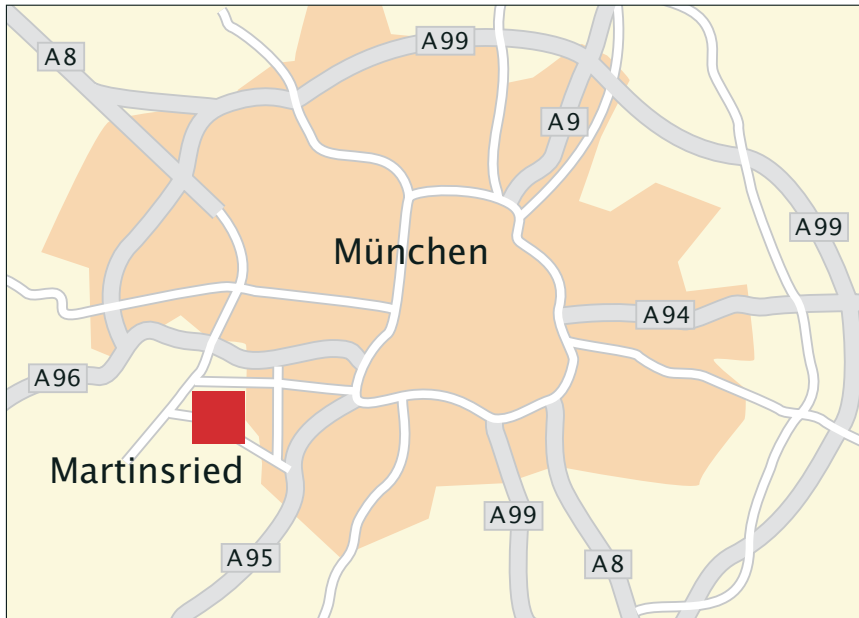

## How to find us

### **By car**

- As you approach Munich from any autobahn take the Mittlerer Ring in the direction Garmisch-Partenkirchen (A95)/Lindau (A96)
- Turn at Luise-Kieselbach-Platz (between A95 and A96) into Waldfriedhofstraße (direction Großhadern)
- Continue straight into Würmtalstraße until Martinsried Gewerbegebiet
- Turn left into Lochhamerstraße and immediately right into Fraunhoferstraße